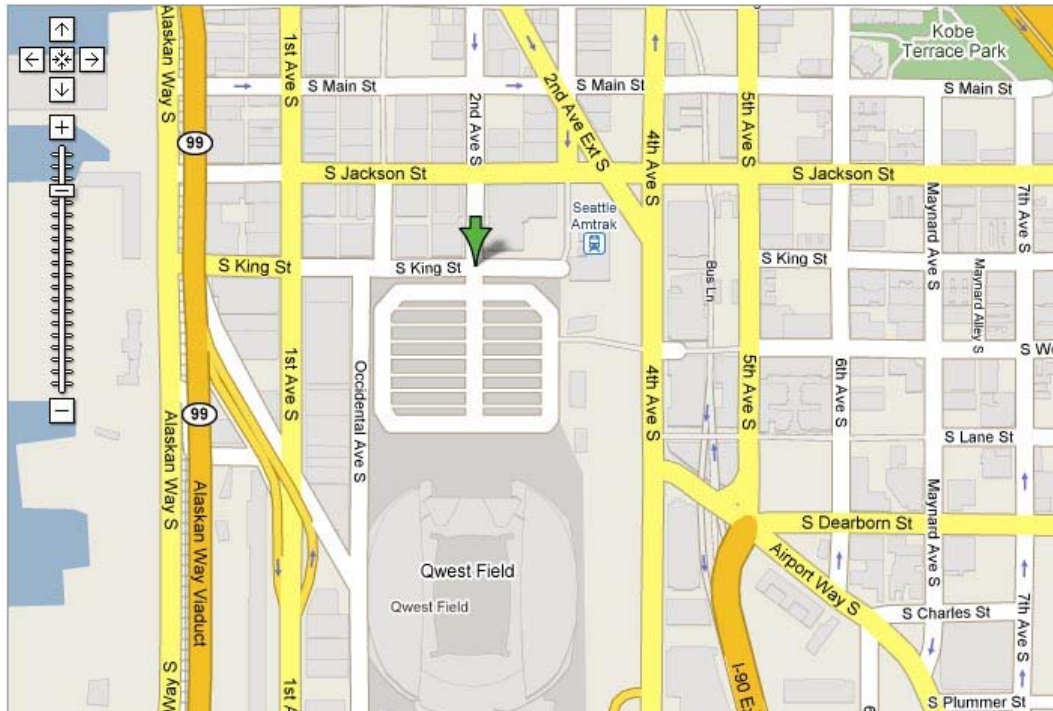

2008 ANNUAL MEETING

CELEBRATING OUR 75TH ANNIVERSARY

Qwest Field North Parking Lot: Driving Directions 2nd Avenue South & South King Street

From I-5 northbound or southbound

Take the 4th Avenue South exit. At the end of the exit ramp turn left onto 4th Avenue S. Turn left onto S. Jackson Street. Turn left onto 2nd Avenue S. Entrance is straight ahead at S. King Street.

From I-90 westbound

Take the 4th Avenue South exit. At the end of the exit ramp turn left onto 4th Avenue S. Turn left onto S. Jackson Street. Turn left onto 2nd Avenue S. Entrance is straight ahead at S. King Street.

From Hwy 99/Aurora Avenue southbound

Take the 1st Avenue South exit (exits from the left lane). Turn left onto S. Royal Brougham Way. Turn left onto 4th Avenue S. Turn left onto S. Jackson Street. Turn left onto 2nd Avenue S. Entrance is straight ahead at S. King Street.

From West Seattle

Take the 1st Avenue South exit. Turn left onto 1st Ave S. Turn right onto S. Lander Street. Turn Left onto 4th Avenue South. Travel north on 4th Avenue S. Entrance is on the left hand side just past the I-90/I-5 on-ramp and the Salvation Army building.